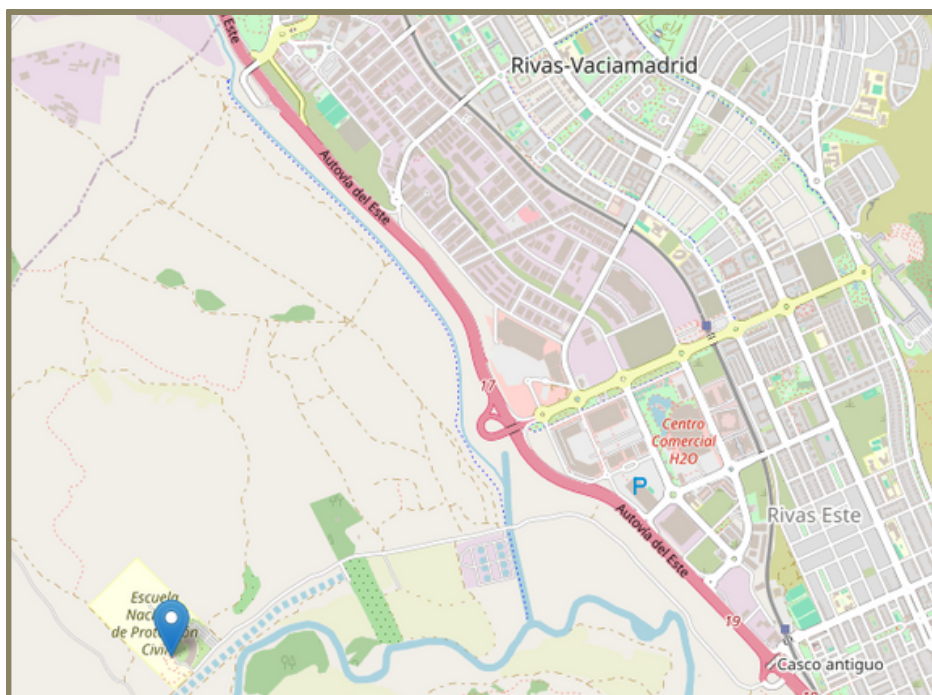

May 7-8, 2024

EDERA PROJECT

WORKSHOP ON EARLY WARNING OF IMPACTS
TRIGGERED BY HEAVY RAIN AND FLOODS (HANDS-ON
TRAINING ON THE USE OF EDERA PRODUCTS)

[Access to the workshop
information](#)

*National School of Civil Protection
and Accommodation*

 MADRID

NATIONAL SCHOOL OF CIVIL PROTECTION

The National School of Civil Protection is located about 23 km from the centre of Madrid, within the "Regional Park of the Southeast" of Madrid. Specifically, it is located at km 19 of the A-3 Madrid-Valencia road (exit 19).

Coordinates: 40° 19' 40.15" N and 3° 33' 20.26" W

LOCATION

You can find more information related to the National School of Civil Protection through the [link](#) below or by scanning the QR code below.

TRANSFER TO THE NATIONAL SCHOOL OF CIVIL PROTECTION

📍 Cam. de Salmedina, s/n, 28524 Rivas-Vaciamadrid, Madrid

WHERE TO STAY IN DOWNTOWN MADRID (NEAR THE BUS PICK-UP/ARRIVAL POINT)

3-STAR HOTELS NEAR THE DGPCE

Avenida De America Tijcal

📍 BEJAR 29, Salamanca, 28028 Madrid, Spain